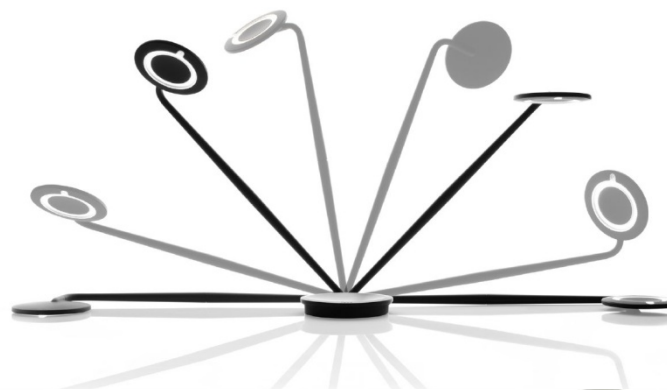

Introducing Pixo

Designed by Pablo

Playful -fun and creative way to add light.

LUPT-0016-05FCL

- Sell \$188
- Black, White, Silver
- Hi-low dim control
- 360° arm rotation
- 180° arm tilt
- 360° shade rotation

Intelligent- integrated USB port for mobile devices

Nimble - 360° head and stem rotation allowing for up, side and down light focus.

Introducing Voyage

Designed by Light Corp.

LUV1-0012-07L□C (with occupancy sensor)
LUV2-001207L□C (without occupancy sensor)

- Black, White, Silver
- free-standing or clamp option
- Continuous 15%-100% dimming
- 300° arm rotation
- Auto turn off after 10 hours of use
- Sell ranging from \$222-\$326