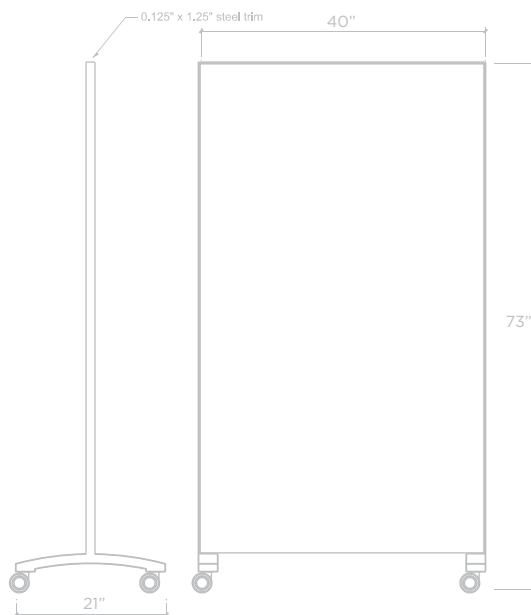

POP5!

Expressions

COLORS
BY CLARUS

Customize your glass
with any color

Custom glass print options available. Contact your Clarus sales rep for options.

3 go! - Select a caster shade

SPECIFICATIONS

Weight: 105 lbs

Size: 40"x73"

Casters: Non-locking

Exhibits the following:

Ganging, nesting, collaborates with others.

Visit us at www.clarusglassboards.com/go!builder
to create your very own go! design.