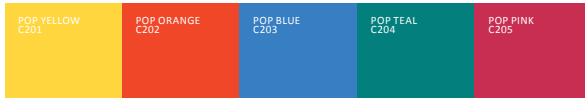

POP5!

Expressions

COLORS
BY CLARUS

Customize your glass
with any color

Custom glass print options available. Contact your Clarus sales rep for options.

3 go! - Select a caster shade

SPECIFICATIONS

Weight: 105 lbs