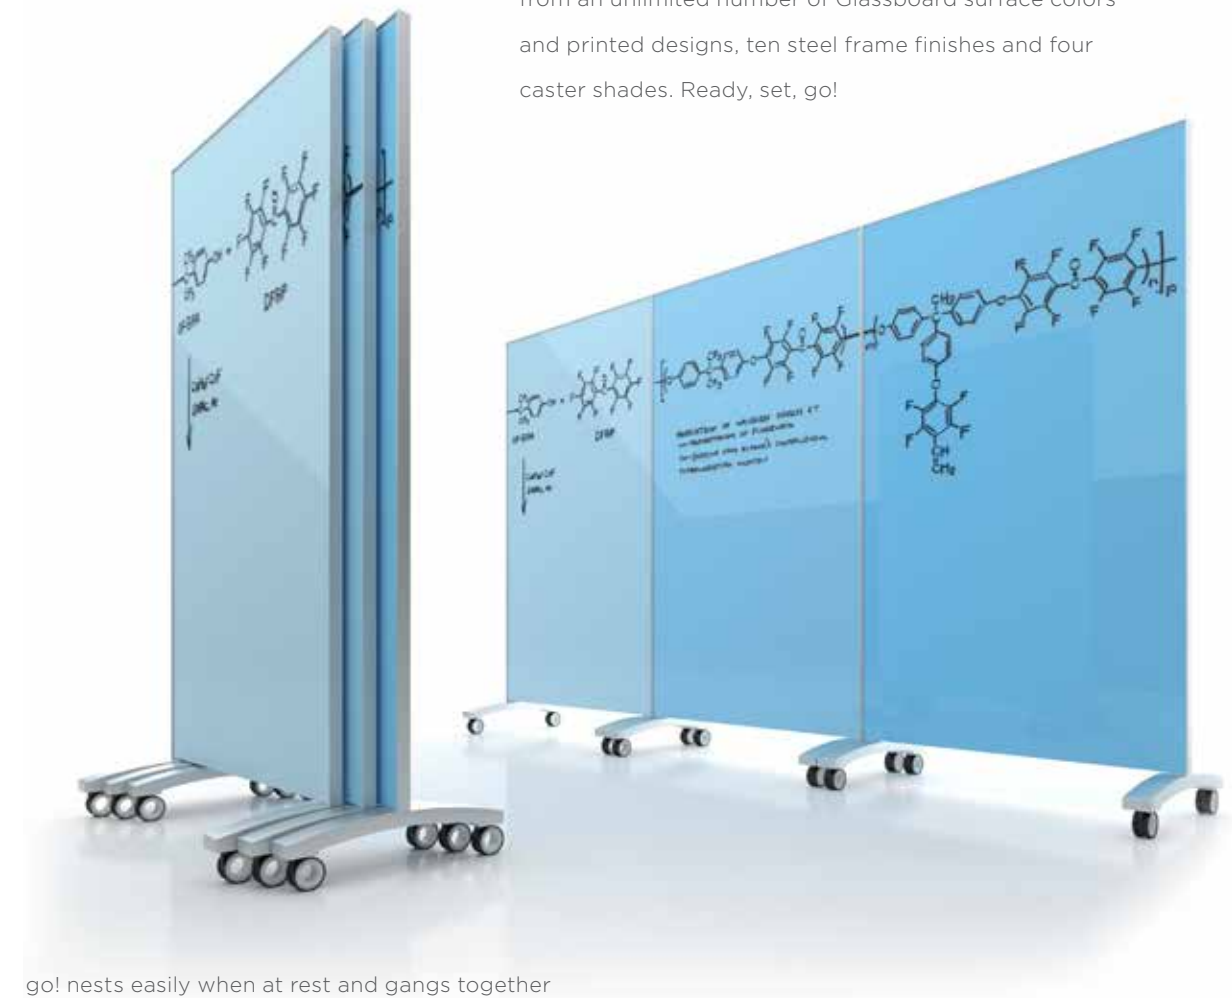

go!

go! imagine. go! design. go! collaborate.

Meet go!, the most design friendly collaborative board ever.
go! allows you the freedom to creatively express, design and inspire your own way. Create an original statement with go!... as imaginative as you.

Let's go!

go! combines the Clarus commitment to glass excellence with rigid steel construction resulting in a forward thinking architectural solution.

Personalize your go! with a splash of color by selecting from an unlimited number of Glassboard surface colors and printed designs, ten steel frame finishes and four caster shades. Ready, set, go!

go! nests easily when at rest and gangs together when at play to create scalability for large writing and privacy areas.

1 Ready - Select your frame finish

2 Set - Choose your glass color

Neutral Palette

POP5!

Expressions

COLORS
BY CLARUS

Customize your glass
with any color

Custom glass print options available. Contact your Clarus sales rep for options.

3 go! - Select a caster shade

SPECIFICATIONS

Weight: 105 lbs